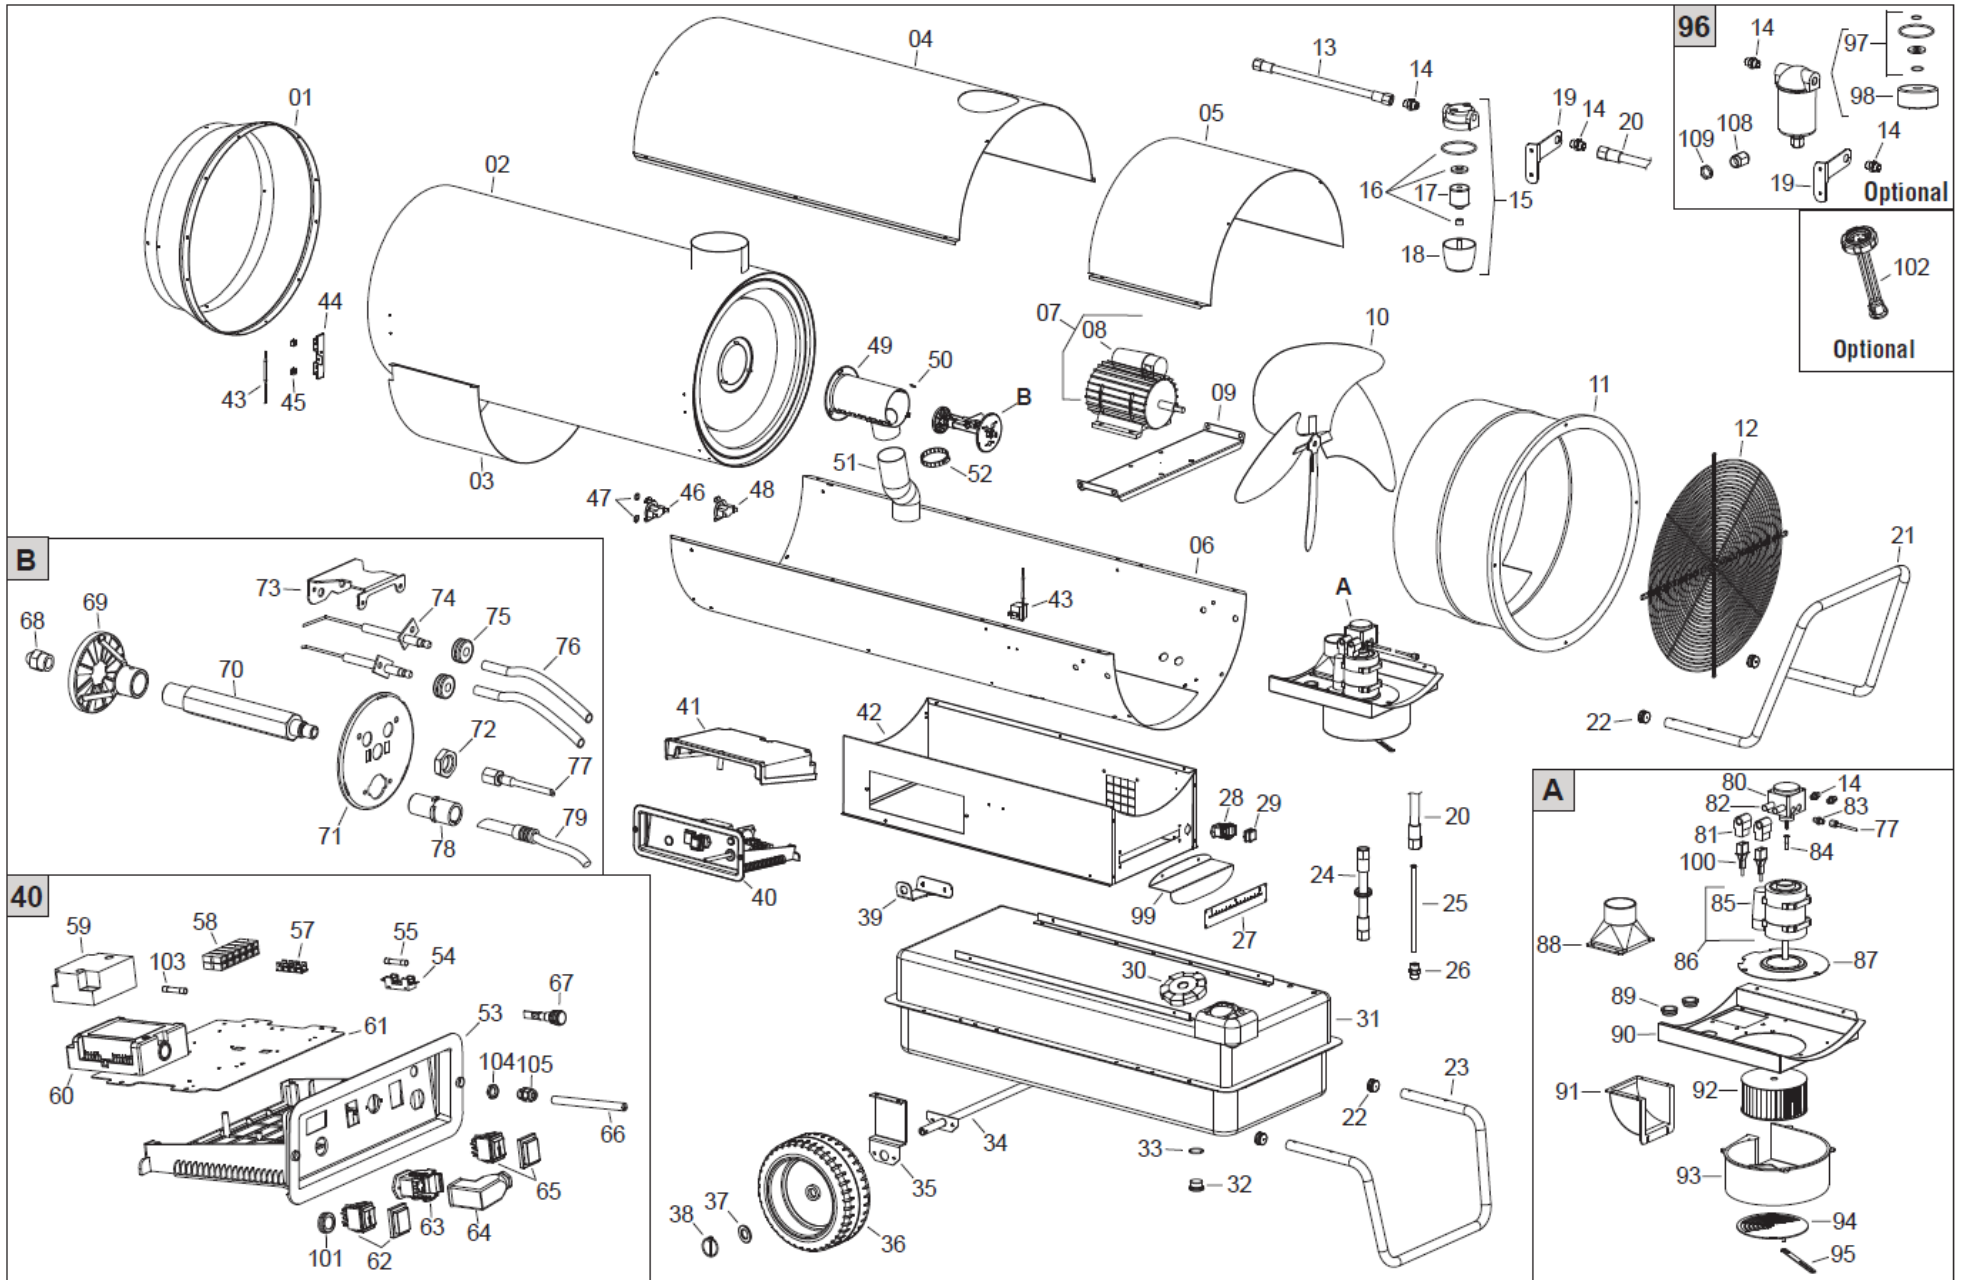

# IP110 EXPLODED VIEW & PART NUMBERS

PL 01/18		From S/N
		21611001
POS	PART NUMBER	DESCRIPTION
1	BDG061859010	Outlet cone
2	BDG06186	Combustion chamber
3	BDG06187	Insulating panel
4	BDG061889010	Upper body
5	BDG061899010	Inspection panel
6	BDG061909010	Lower body
7	BDE10688	Motor
8	BDE11238	Capacitor
9	BDG06191	Motor support bracket
10	BDT10265	Fan
11	BDG061929010	Air conveyor
12	BDP30151	Inlet grill
13	BDI40330	Flex diesel pipe
14	BDI20104	Iron fitting
15	BDT20201	Diesel filter
16	BDT20234	Filter seal kit
17	BDT20206	Filter cartridge
18	BDT20212	Filter container
19	BDG061049005	Filter support bracket
20	BDI40329	Flex diesel pipe
21	BDP201769005	Handle
22	BDC30355	Pipe cap
23	BDP201839005	Support
24	BDI40331	Flex diesel pipe
25	BDI30698	Suction pipe
26	BDI30737	Brass fitting
27	BDG06193	Panel
28	BDE20639	Thermostat plug
29	BDE20665	Thermostat plug cover
30	BDC30356	Tank cap
31	BDG061469005	Fuel tank
32	BDI25020	Drain cap
33	BDC30375	O-ring
34	BDG064179005	Wheel axle
35	BDG064459005	Wheels axle support bracket
36	BDC10559	Rad Wheel
37	BDM20111	Washer